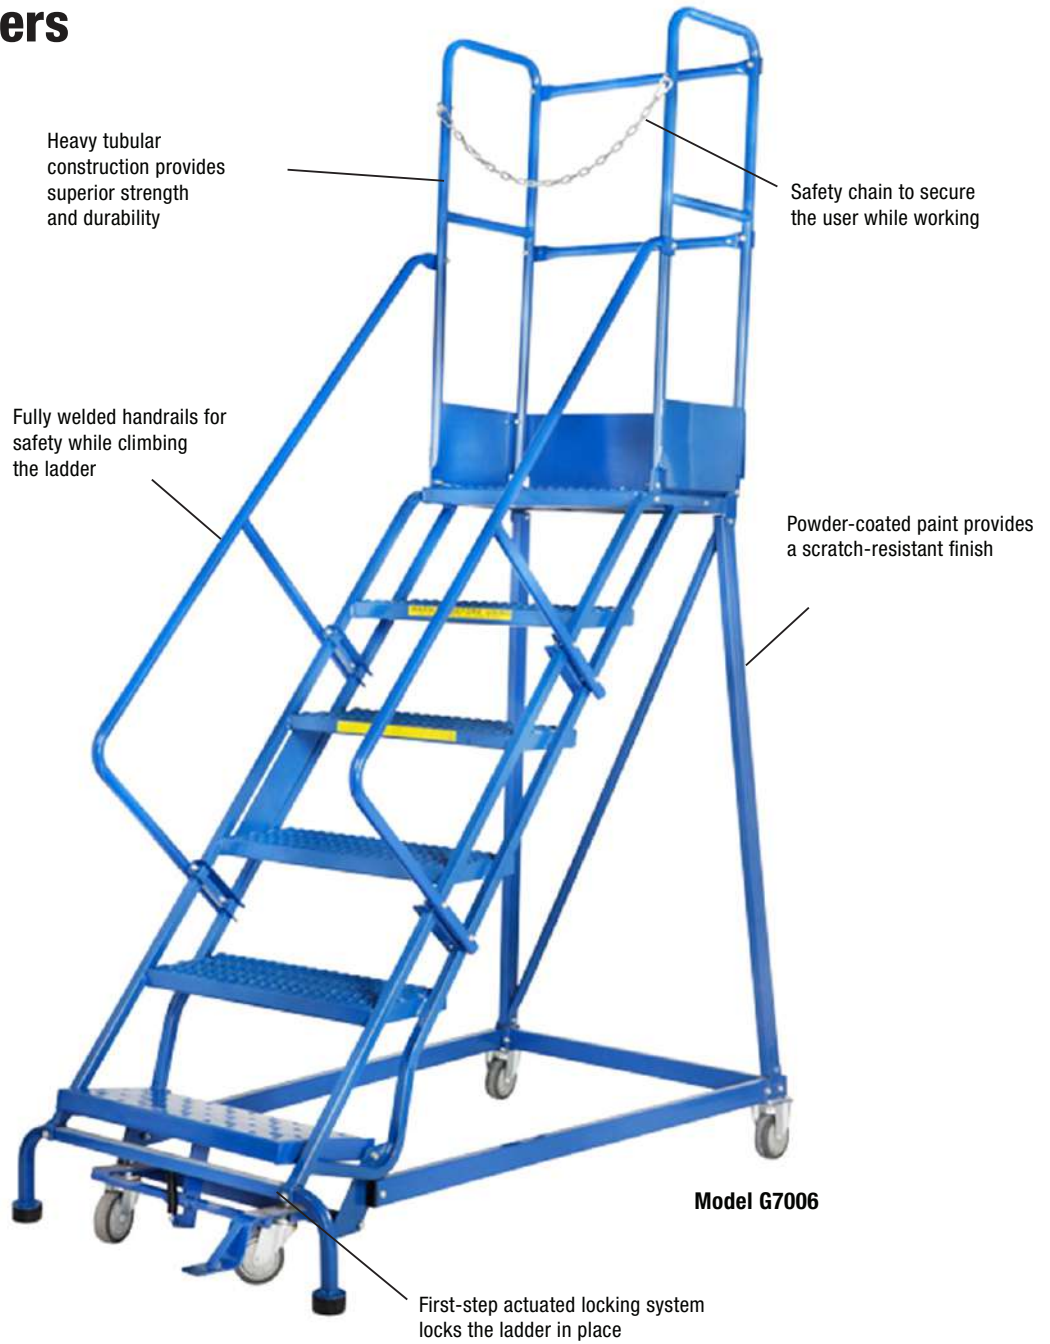

## Warehouse Ladders

### G7000 Series

Extra large platform for secure and comfortable work area

Perforated step provides maximum slip-resistance and comfort

Tough wheels for easy movement around site

**150Kgs**  
Load Capacity

**STEEL**

| MODEL        | LADDER HEIGHT |       | WORKING HEIGHT |       | PLATFORM HEIGHT |       | PLATFORM SIZE | BASE L X W    | WEIGHT   | LOAD CAPACITY |
|--------------|---------------|-------|----------------|-------|-----------------|-------|---------------|---------------|----------|---------------|
|              | FEET          | METER | FEET           | METER | FEET            | METER |               |               |          |               |
| <b>G7004</b> | 7.0           | 2.1   | 9.3            | 2.8   | 3.3             | 1.0   | 0.41m x 0.61m | 1.2m x 0.87m  | 57 Kgs   | 150 Kgs       |
| <b>G7006</b> | 9.0           | 2.6   | 11.0           | 3.4   | 5.0             | 1.5   | 0.41m x 0.61m | 1.65m x 0.87m | 77.1 Kgs | 150 Kgs       |
| <b>G7008</b> | 10.0          | 3.1   | 12.7           | 3.9   | 6.7             | 2.0   | 0.41m x 0.61m | 2.1m x 0.91m  | 97 Kgs   | 150 Kgs       |
| <b>G7012</b> | 13.3          | 4.1   | 16.0           | 4.9   | 10.0            | 3.1   | 0.41m x 0.61m | 3.0m x 0.91m  | 140 Kgs  | 150 Kgs       |
| <b>G7014</b> | 15.0          | 4.7   | 17.7           | 5.4   | 11.7            | 3.6   | 0.41m x 0.61m | 3.5m x 0.91m  | 160 Kgs  | 150 Kgs       |